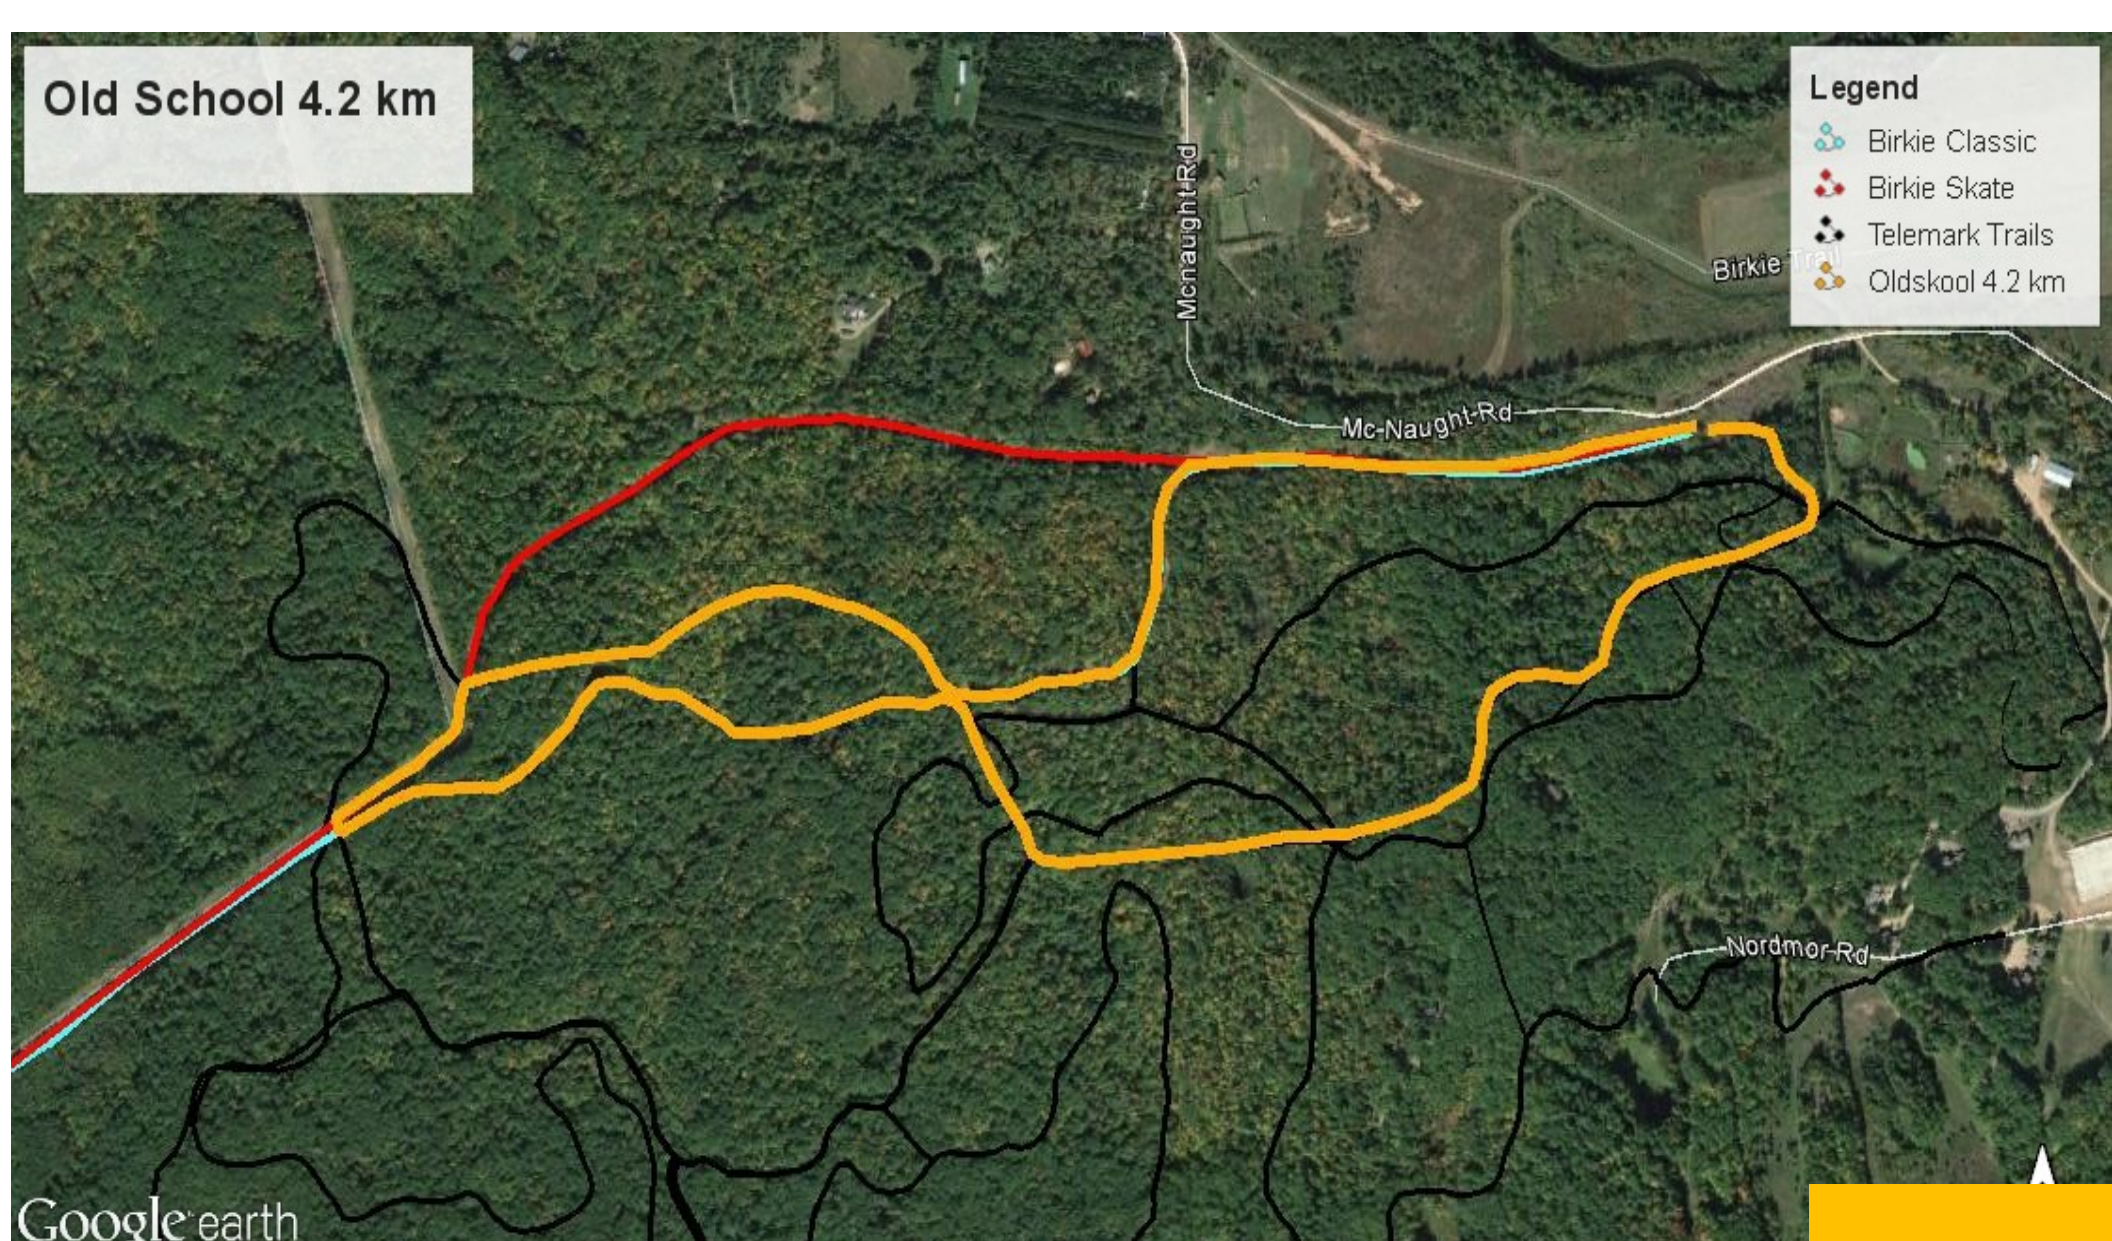

Old School 4.2 km

- Legend**
- Birkie Classic
  - Birkie Skate
  - Telemark Trails
  - Oldskool 4.2 km

Google earth

Old Skool  
4.2 km